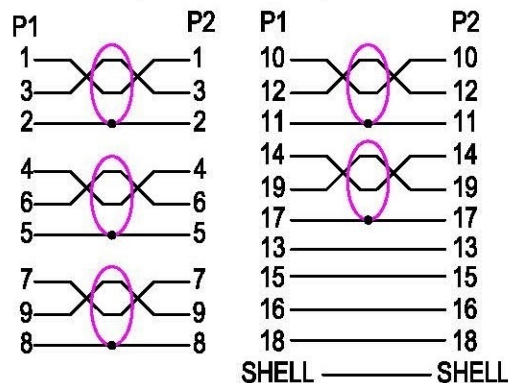

Datenblatt - Fiche technique - Data sheet

11.04.5706

ROLINE HDMI High Speed Kabel mit Ethernet, weiss, 7,5 m

ROLINE Câble HDMI High Speed avec Ethernet, blanc, 7,5 m

ROLINE HDMI High Speed Cable + Ethernet, M/M, 7.5m

NOTES:

1. CABLE:UL20276 (28AWG*1P+EAM)*5C+28AWG*4C + AEB
OD=7.3MM JACKET:PVC White
CABLE PRINT:High Speed HDMI™ Cable with Ethernet
- 2.CONN:HDMI A/M INSULATION:BLACK,SHELL GOLD-PLATED
- 3.OUTER MOLD:45P white

RoHS & REACH compliant

ELECTRICAL TEST:

1. 100% TEST OPEN SHORT & MIS-WIRE
2. CONTACT RESISTANCE: 3Ω
3. INSULATION RESISTANCE: 5MΩ
4. HI-POT:300V DC/10MS

WIRE ADDRESS

ITEM NO.	11.04.5706	Draw	FC038 XW	Date	2014-06-10
DESC.	ROLINE HDMI High Speed Cable w/Ethernet, AM/AM, 7.5m, white	Check		Date	
original NO.	Unit (MM)	Approval		Date	