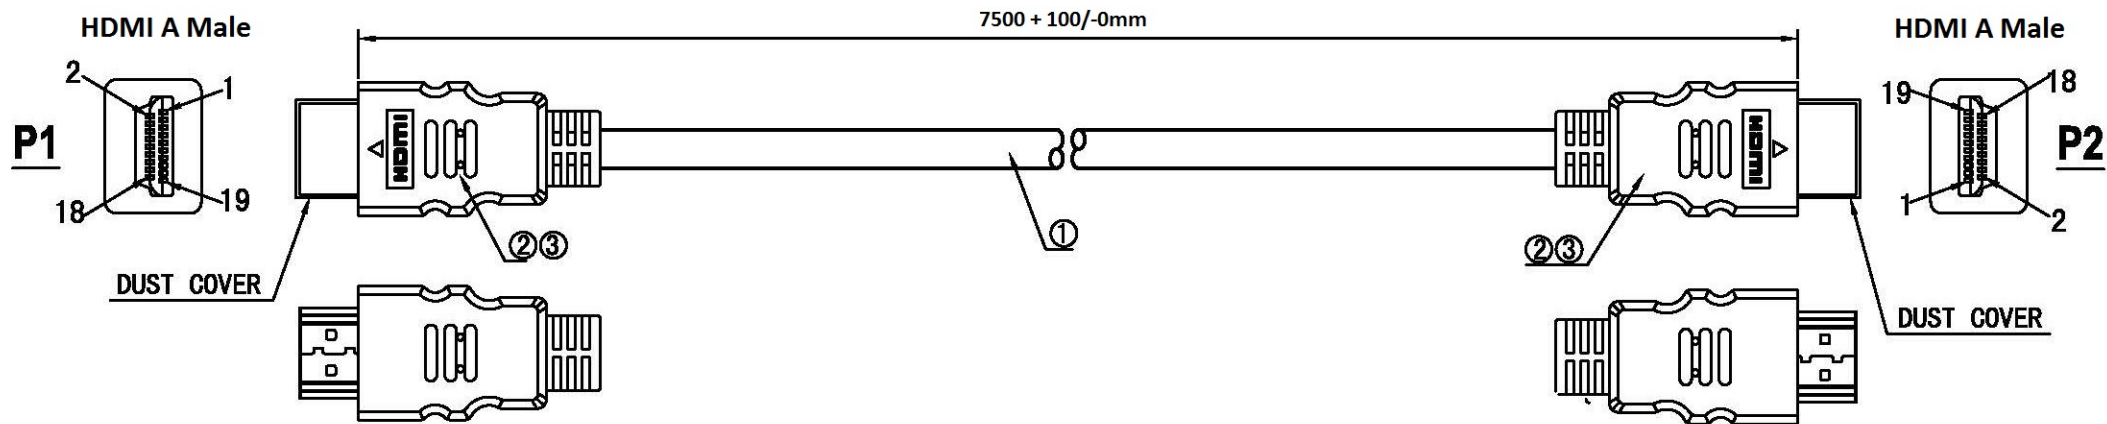

Datenblatt - Fiche technique - Data sheet

11.04.5706

ROLINE HDMI High Speed Kabel mit Ethernet, weiss, 7,5 m

ROLINE Câble HDMI High Speed avec Ethernet, blanc, 7,5 m

ROLINE HDMI High Speed Cable + Ethernet, M/M, 7.5m

NOTES:

1. CABLE:UL20276 (28AWG*1P+EAM)*5C+28AWG*4C + AEB
OD=7.3MM JACKET:PVC White
CABLE PRINT:High Speed HDMI™ Cable with Ethernet
- 2.CONN:HDMI A/M INSULATION:BLACK,SHELL GOLD-PLATED
- 3.OUTER MOLD:45P white

RoHS & REACH compliant

ELECTRICAL TEST:

1. 100% TEST OPEN SHORT & MIS-WIRE
2. CONTACT RESISTANCE: 3Ω
3. INSULATION RESISTANCE: 5MΩ
4. HI-POT:300V DC/10MS

WIRE ADDRESS

ITEM NO.	11.04.5706	Draw	FC038 XW	Date	2014-06-10
DESC.	ROLINE HDMI High Speed Cable w/Ethernet, AM/AM, 7.5m, white	Check		Date	
original NO.	Unit (MM)	Approval		Date	